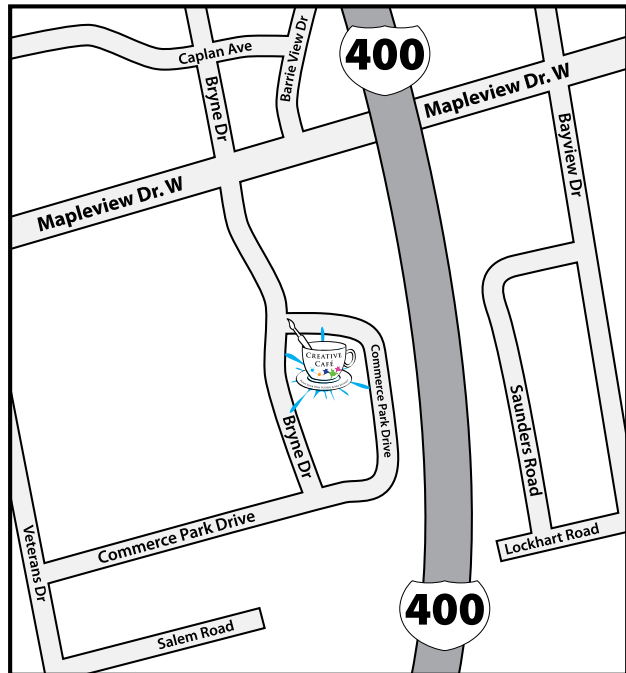

Please RSVP:  
\_\_\_\_\_  
Location: Creative Café  
21 Commerce Park Drive  
Barrie, ON L4N 8X1  
705-797-1345

Time: \_\_\_\_\_

Date: \_\_\_\_\_

\_\_\_\_\_  
Birthday Party

*You're invited to!*

**Creative Café**  
21 Commerce Park Drive  
Barrie, ON L4N 8X1  
705-797-1345 | [www.creativecafe.ca](http://www.creativecafe.ca)