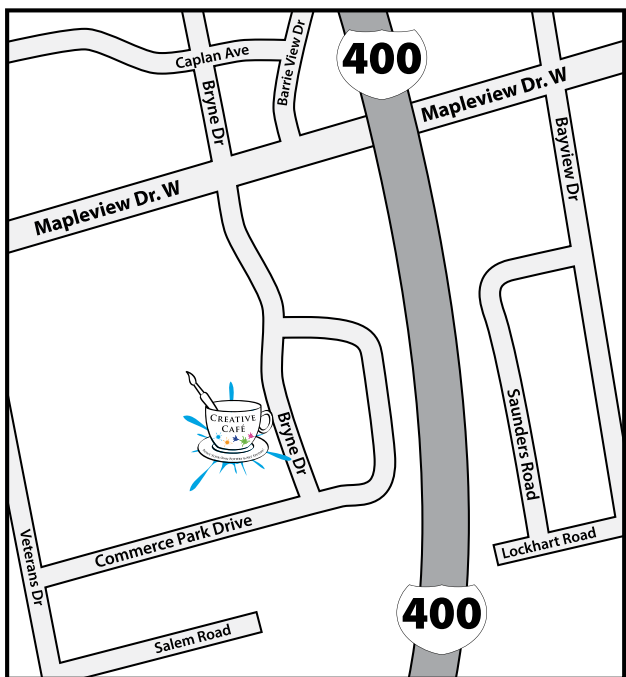

You're invited to!

Birthday Party

Date:

Time:

Location: Creative Café
556 Bryne Drive
Barrie, ON L4N 9P6
705-797-1345

Please RSVP:

Creative Café

556 Bryne Drive, Barrie, ON L4N 9P6
705-797-1345 | www.creativecafe.ca